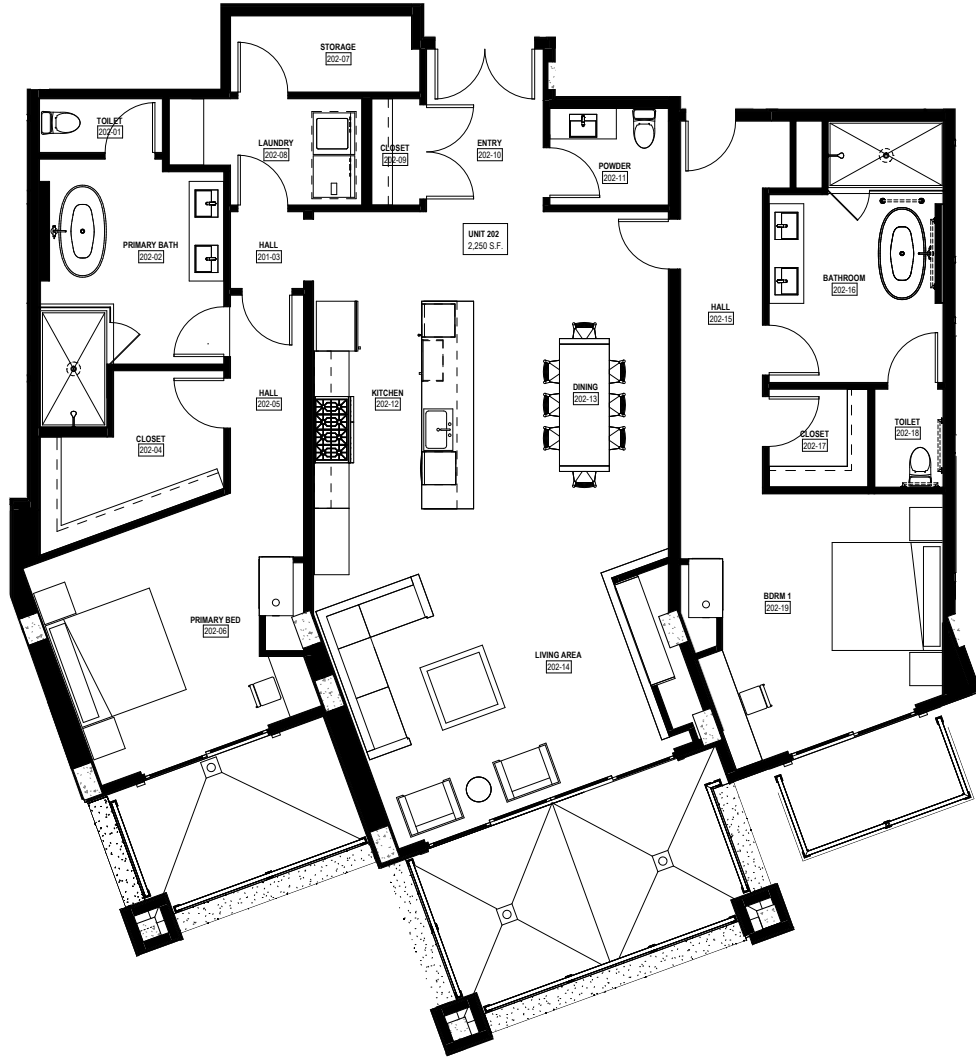

The Residences at The St. Regis Deer Valley | Snow Park