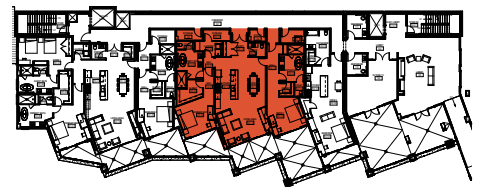

RESIDENCE 3102

2 Bedroom

2.5 Bathrooms

3 Fireplaces

1 Lockout

Gross SF 2240

Large Balconies with snow melt

Information herein, although deemed reliable, is subject to change and is not guaranteed. All Snow Park Residences are unfurnished. Concepts for furnishings and finishes are provided as a representation for planning purposes.